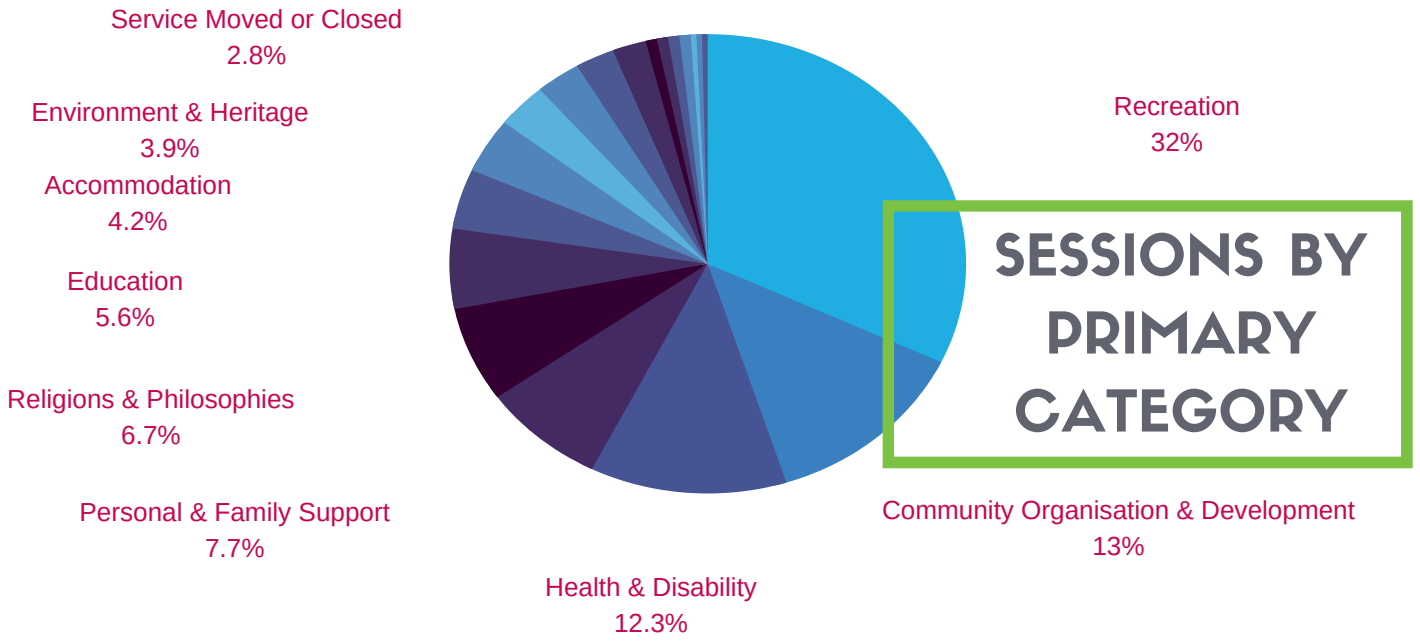

GAWLER COUNCIL

WHAT ARE OUR COMMUNITY NEEDS?

11798 SESSIONS 1 JULY 2020 - 30 JUNE 2021

TOP 25 LANDING PAGES:

WHO ARE OUR USERS?