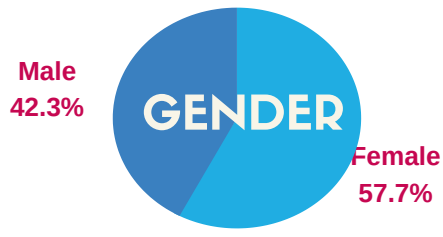

GAWLER COUNCIL

WHAT ARE OUR COMMUNITY NEEDS?

11798 SESSIONS 1 JULY 2020 - 30 JUNE 2021

TOP 25 LANDING PAGES:

WHO ARE OUR USERS?