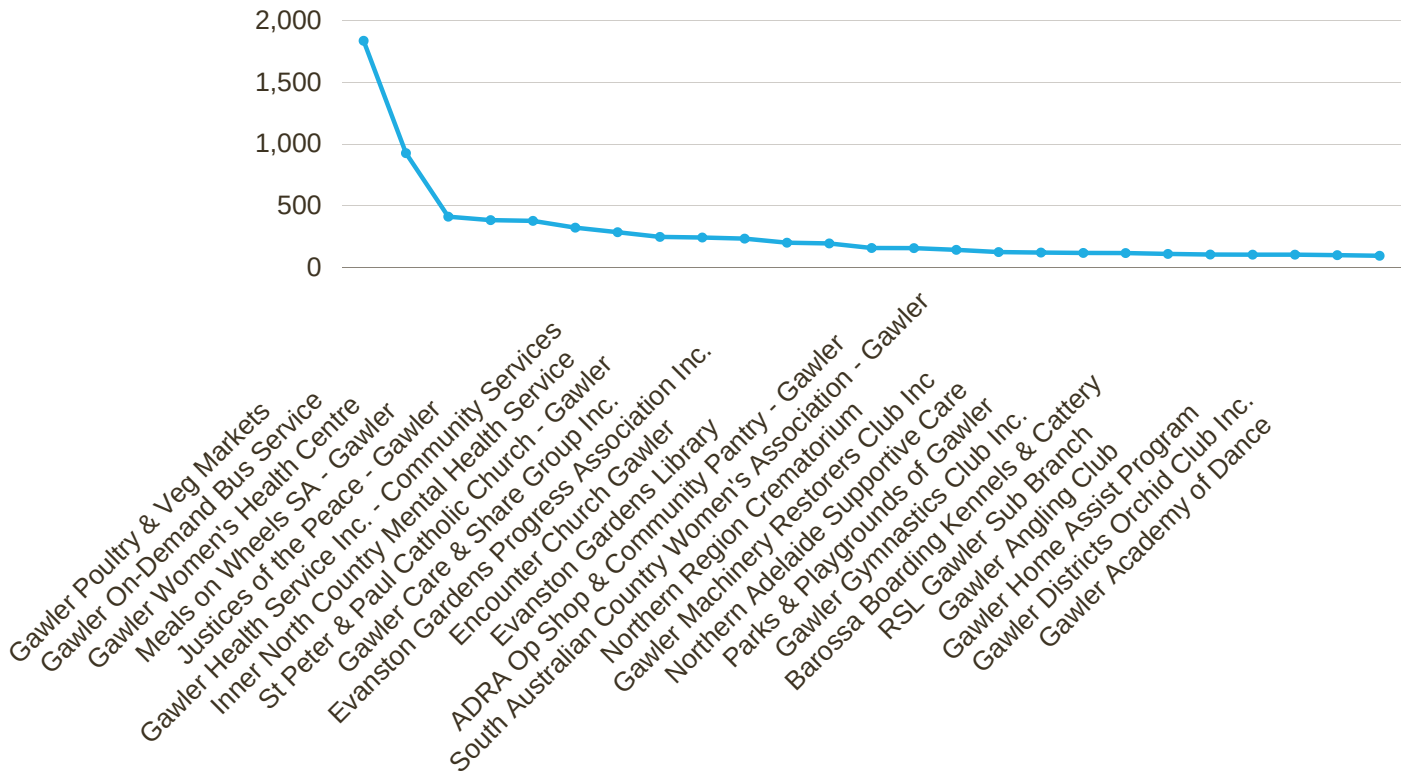

GAWLER COUNCIL

WHAT ARE OUR COMMUNITY NEEDS?

11798 SESSIONS 1 JULY 2020 - 30 JUNE 2021

TOP 25 LANDING PAGES:

WHO ARE OUR USERS?